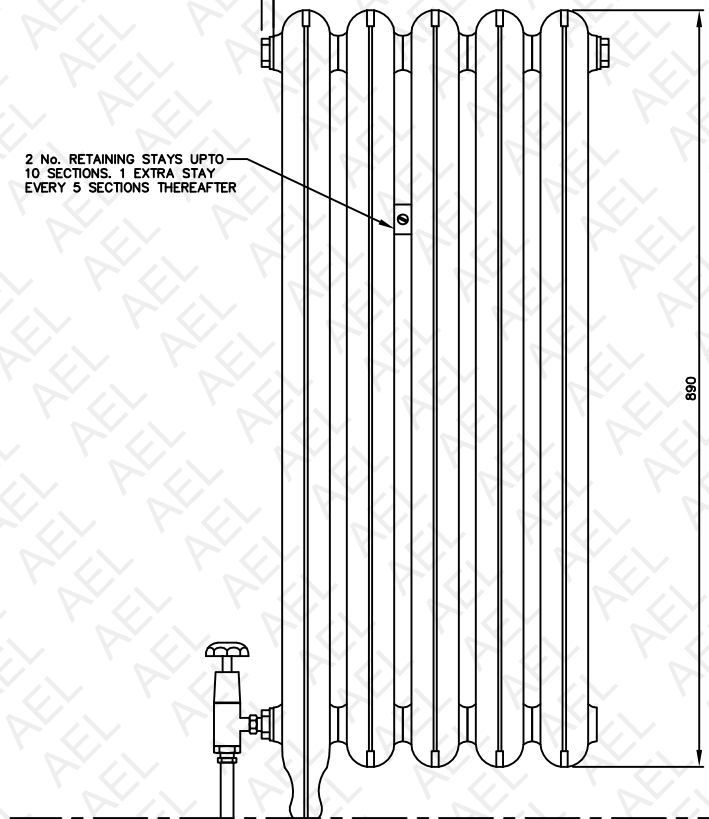

14 BUSH LENGTH TO SUIT No. OF SECTIONS TO SUIT 14 BUSH

2 No. RETAINING STAYS UP TO 10 SECTIONS. 1 EXTRA STAY EVERY 5 SECTIONS THEREAFTER

76

203 30

AEL HEATING SOLUTIONS
 ROYAL
 CAST IRON RADIATOR
 VR950