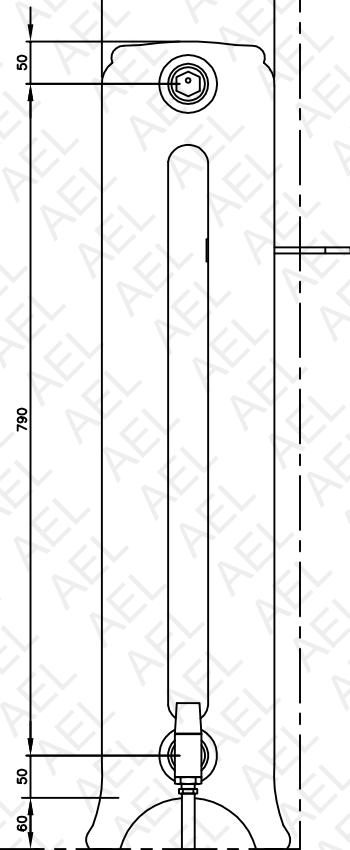

14 BUSH LENGTH TO SUIT No. OF SECTIONS TO SUIT 14 BUSH

2 No. RETAINING STAYS UP TO 10 SECTIONS. 1 EXTRA STAY EVERY 5 SECTIONS THEREAFTER

76

203 30

AEL HEATING SOLUTIONS
 ROYAL
 CAST IRON RADIATOR
 VR950