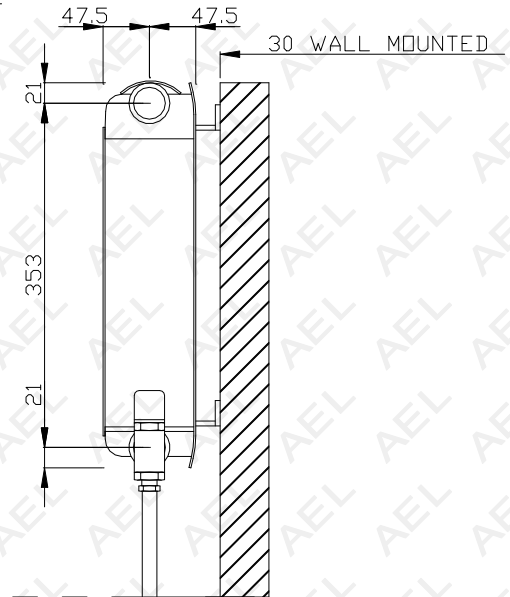

12 BUSH

LENGTH TO SUIT

No. OF SECTIONS TO SUIT

12 BUSH

AEL HEATING SOLUTIONS
FARAL SILL LINE (OT) OPEN TOP ALUMINIUM RADIATORS
OT3-100