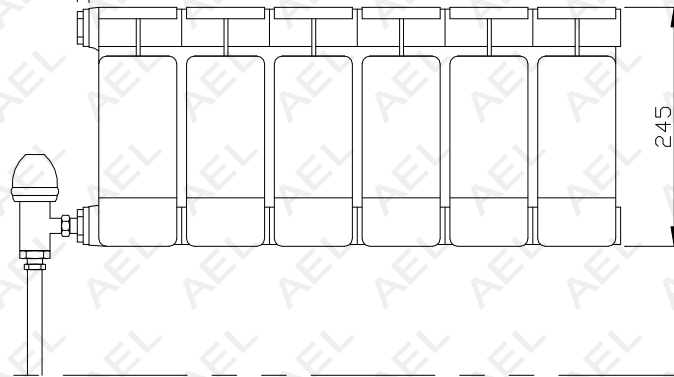

12 BUSH

LENGTH TO SUIT

No. OF SECTIONS TO SUIT

12 BUSH

**AEL HEATING SOLUTIONS**  
**FARAL SILL LINE (OT) OPEN TOP ALUMINIUM RADIATORS**  
**OT2-100**