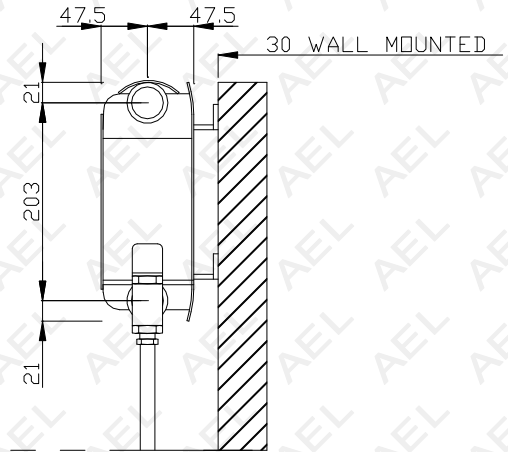

12 BUSH

LENGTH TO SUIT

No. OF SECTIONS TO SUIT

12 BUSH

**AEL HEATING SOLUTIONS**  
**FARAL SILL LINE (OT) OPEN TOP ALUMINIUM RADIATORS**  
**OT2-100**