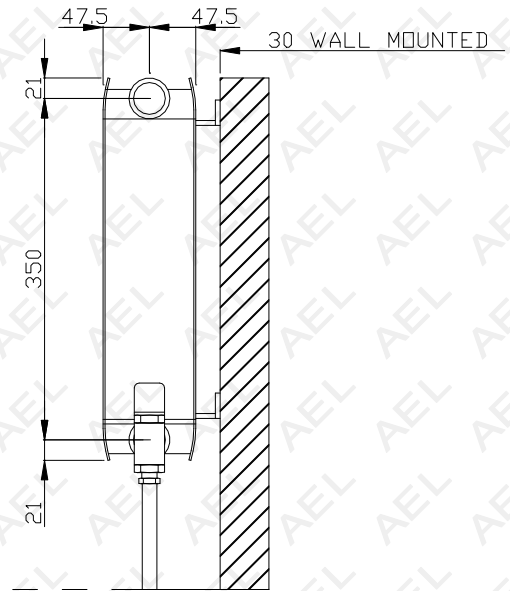

12 BUSH LENGTH TO SUIT No. OF SECTIONS TO SUIT 12 BUSH

AEL HEATING SOLUTIONS
FARAL SILL LINE (FF) FLAT FRONT ALUMINIUM RADIATORS
FF3-100