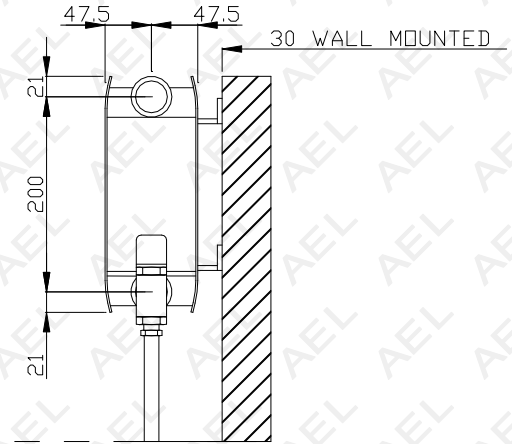

12 BUSH

LENGTH TO SUIT

No. OF SECTIONS TO SUIT

12 BUSH

AEL HEATING SOLUTIONS
FARAL SILL LINE (FF) FLAT FRONT ALUMINIUM RADIATORS
FF2-100