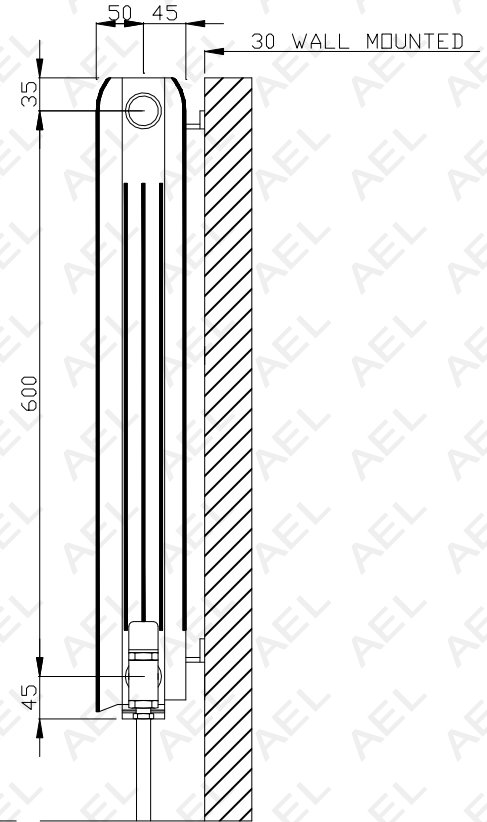

12 BUSH LENGTH TO SUIT No. OF SECTIONS TO SUIT 12 BUSH

AEL HEATING SOLUTIONS
FARAL ALLIANCE 95 ALUMINIUM RADIATOR
FA95-680