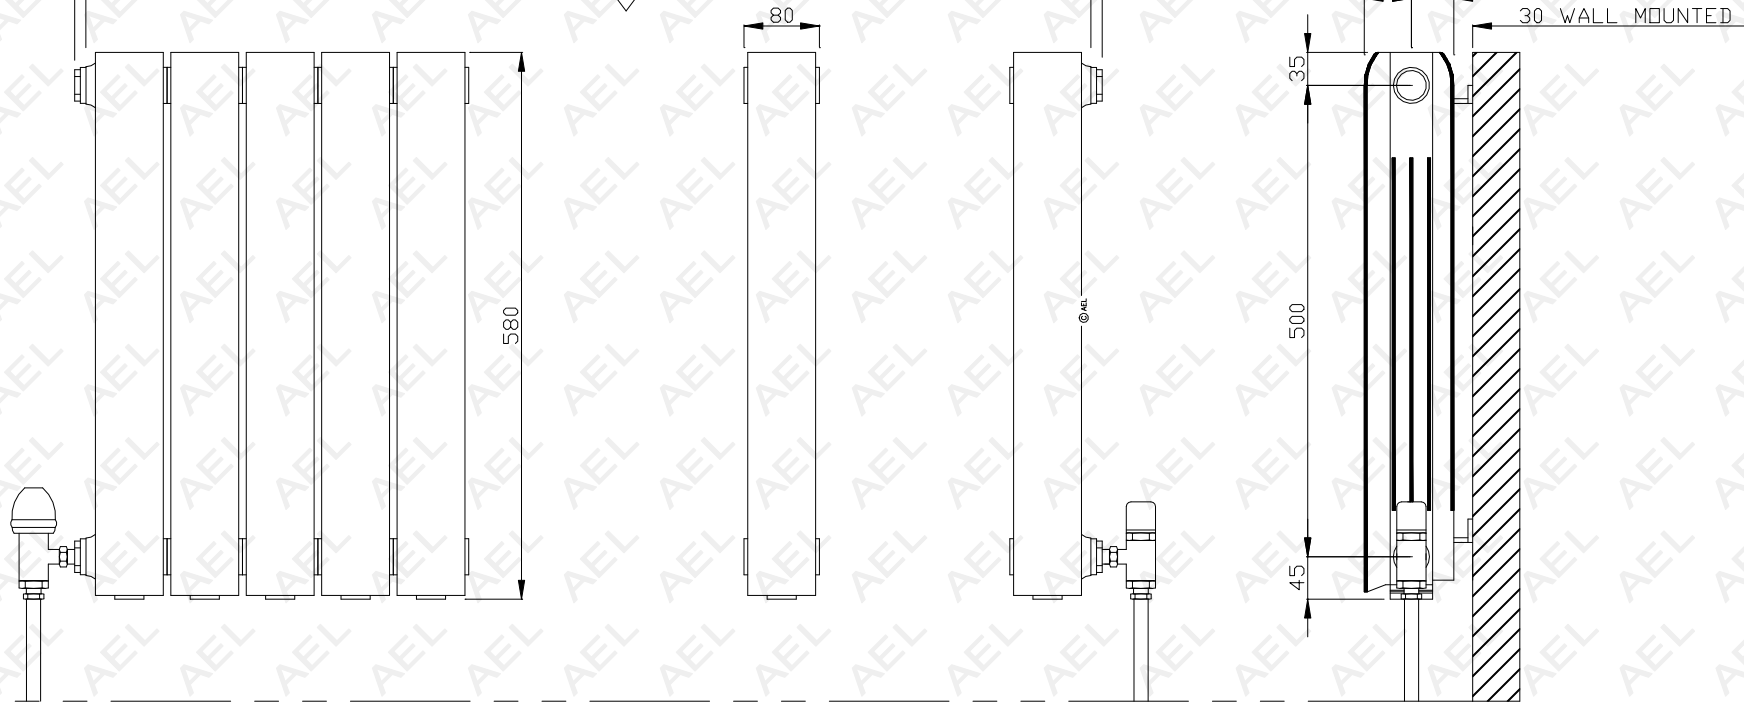

12 BUSH LENGTH TO SUIT No. OF SECTIONS TO SUIT 12 BUSH

AEL HEATING SOLUTIONS
FARAL ALLIANCE 95 ALUMINIUM RADIATOR
FA95-580