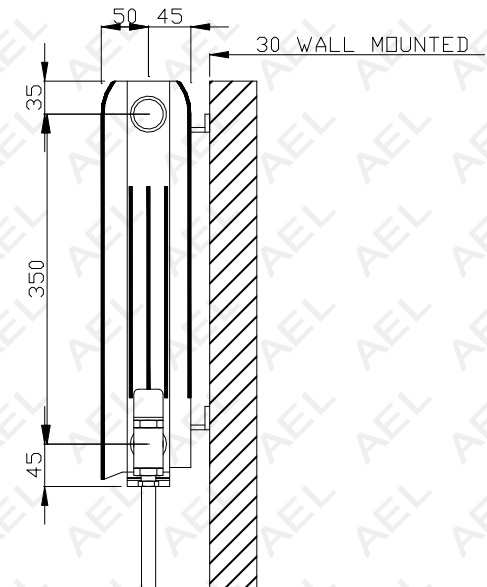

12 BUSH LENGTH TO SUIT No. OF SECTIONS TO SUIT 12 BUSH

AEL HEATING SOLUTIONS
FARAL ALLIANCE 95 ALUMINIUM RADIATOR
FA95-430