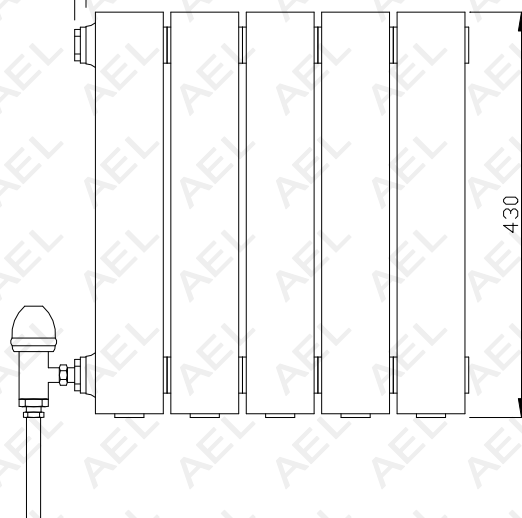

12 BUSH LENGTH TO SUIT No. OF SECTIONS TO SUIT 12 BUSH

AEL HEATING SOLUTIONS
FARAL ALLIANCE 95 ALUMINIUM RADIATOR
FA95-430