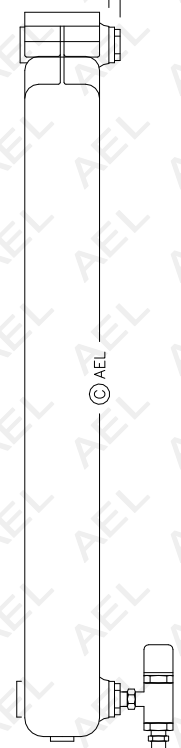

12 BUSH LENGTH TO SUIT No. OF SECTIONS TO SUIT 12 BUSH

AEL HEATING SOLUTIONS
FARAL ALBA 95 ALUMINIUM RADIATOR
ALBA 95-780