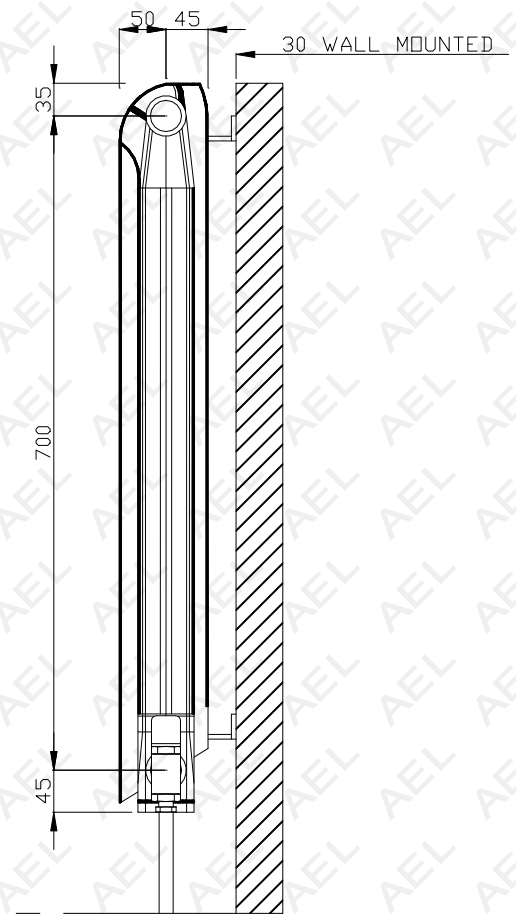

12 BUSH LENGTH TO SUIT No. OF SECTIONS TO SUIT 12 BUSH

AEL HEATING SOLUTIONS
FARAL ALBA 95 ALUMINIUM RADIATOR
ALBA 95-780