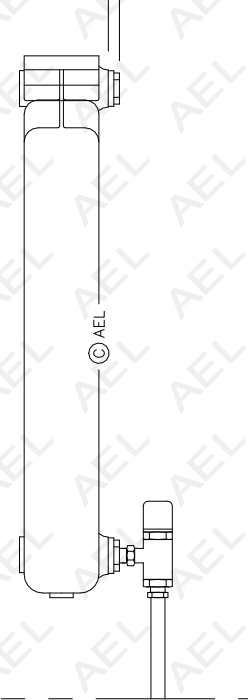

12 BUSH      LENGTH TO SUIT      No. OF SECTIONS TO SUIT      12 BUSH

**AEL HEATING SOLUTIONS**  
**FARAL ALBA 95 ALUMINIUM RADIATOR**  
**ALBA 95-580**