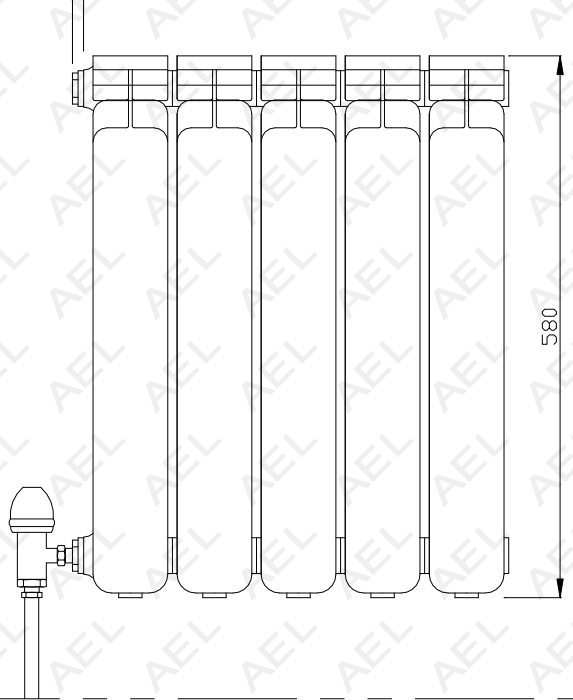

12 BUSH      LENGTH TO SUIT      No. OF SECTIONS TO SUIT      12 BUSH

**AEL HEATING SOLUTIONS**  
**FARAL ALBA 95 ALUMINIUM RADIATOR**  
**ALBA 95-580**