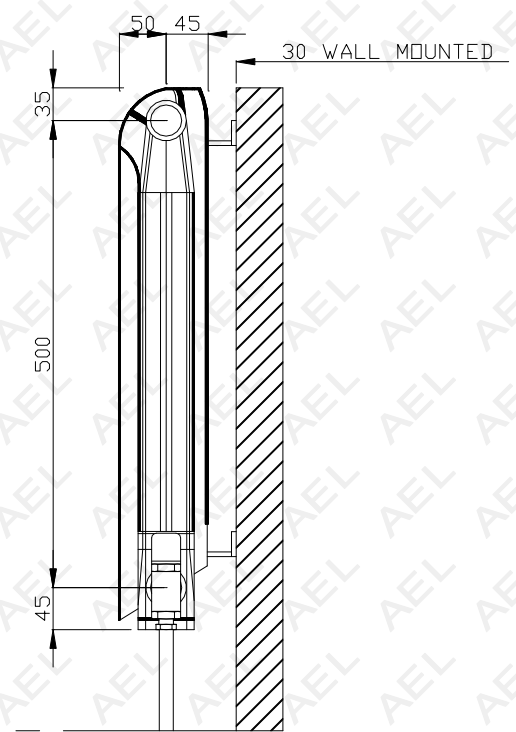

12 BUSH      LENGTH TO SUIT      No. OF SECTIONS TO SUIT      12 BUSH

**AEL HEATING SOLUTIONS**  
**FARAL ALBA 95 ALUMINIUM RADIATOR**  
**ALBA 95-580**