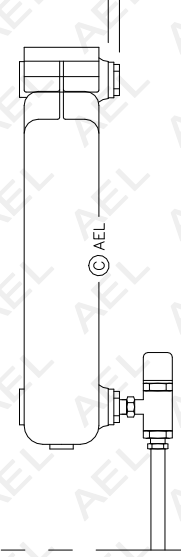

12 BUSH LENGTH TO SUIT No. OF SECTIONS TO SUIT 12 BUSH

AEL HEATING SOLUTIONS
FARAL ALBA 95 ALUMINIUM RADIATOR
ALBA 95-430