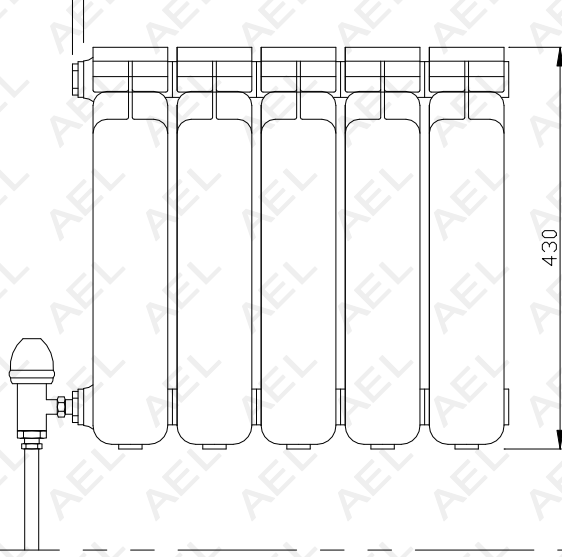

12 BUSH LENGTH TO SUIT No. OF SECTIONS TO SUIT 12 BUSH

AEL HEATING SOLUTIONS
FARAL ALBA 95 ALUMINIUM RADIATOR
ALBA 95-430