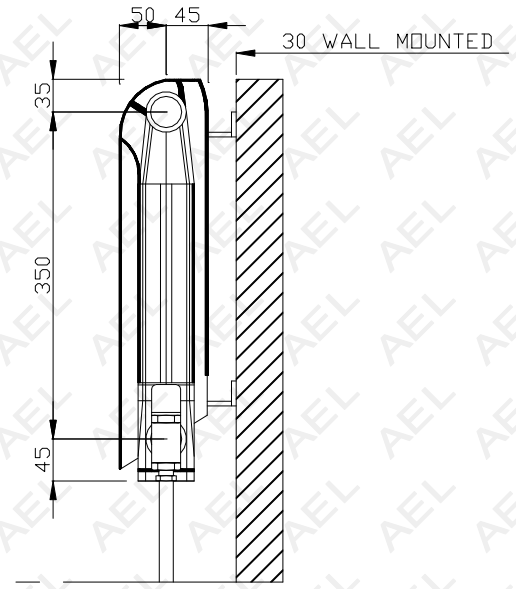

12 BUSH LENGTH TO SUIT No. OF SECTIONS TO SUIT 12 BUSH

AEL HEATING SOLUTIONS
FARAL ALBA 95 ALUMINIUM RADIATOR
ALBA 95-430