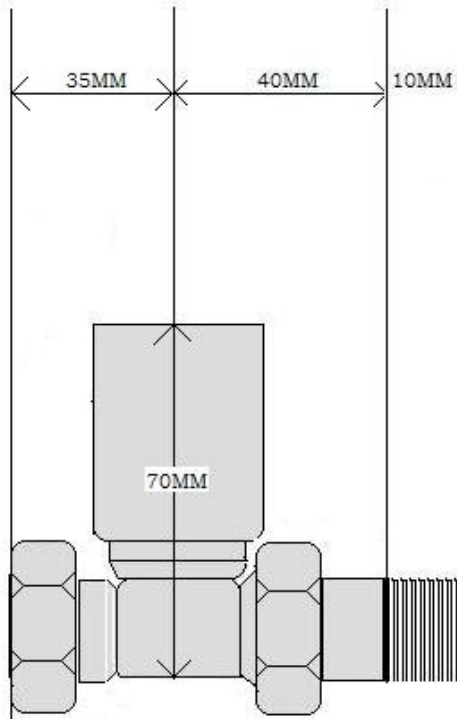

VALVE DIMENSIONS FOR MS11 RANGE OF VALVES

WHEELHEAD
VALVE

LOCKSHIELD
VALVE