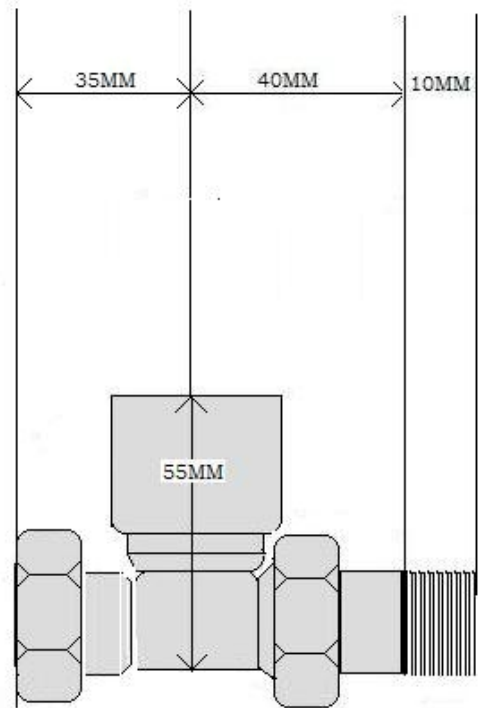

VALVE DIMENSIONS FOR MS11 RANGE OF VALVES

WHEELHEAD
VALVE

LOCKSHIELD
VALVE