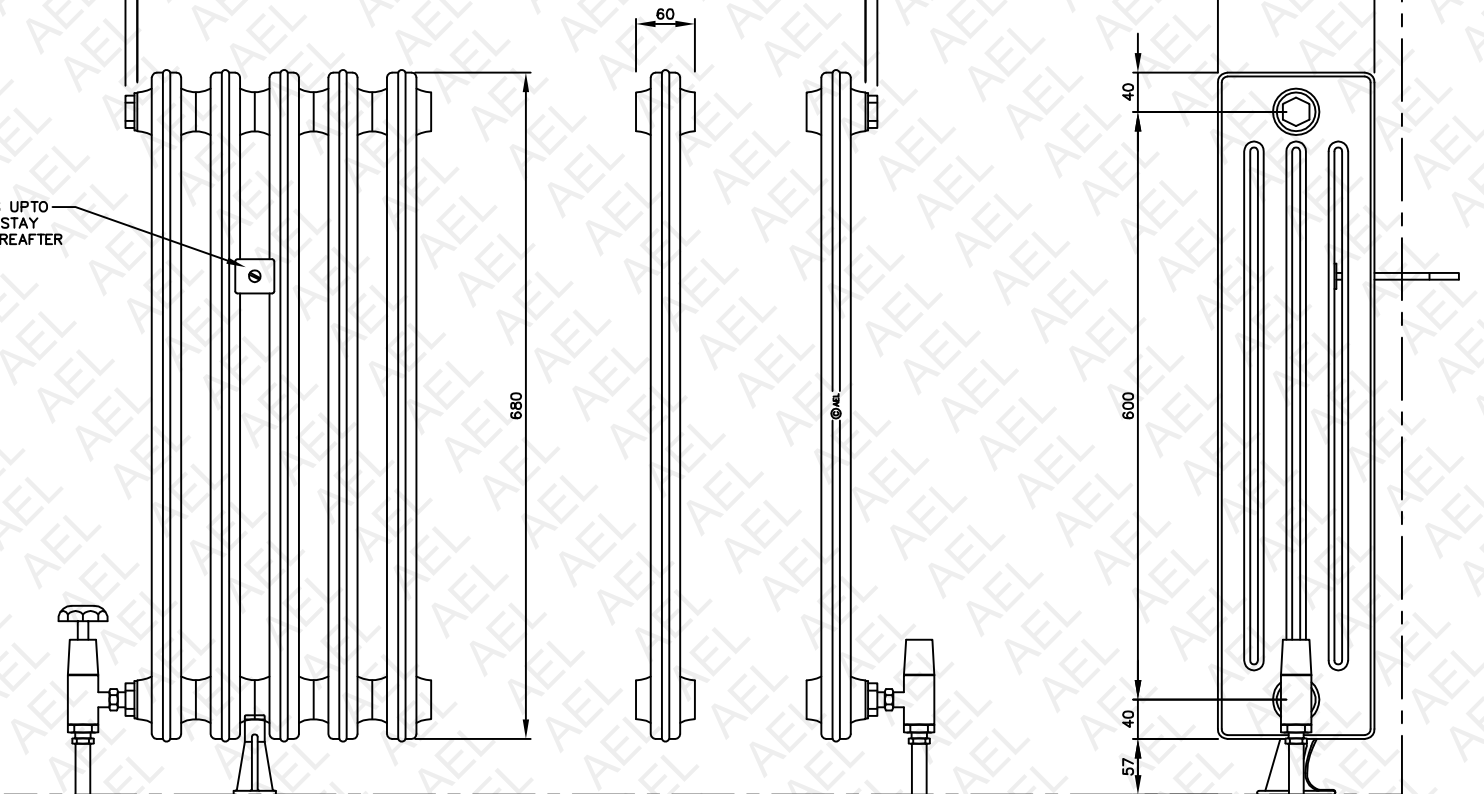

12 BUSH LENGTH TO SUIT No. OF SECTIONS TO SUIT 12 BUSH

2 No. RETAINING STAYS UP TO 10 SECTIONS. 1 EXTRA STAY EVERY 5 SECTIONS THEREAFTER

MINIMUM 2 No. FLOOR SUPPORTS UP TO 10 SECTIONS. 1 EXTRA FLOOR SUPPORT EVERY 5 SECTIONS THEREAFTER

AEL HEATING SOLUTIONS
 VISCOUNT
 CAST IRON RADIATOR
 K160 / 68