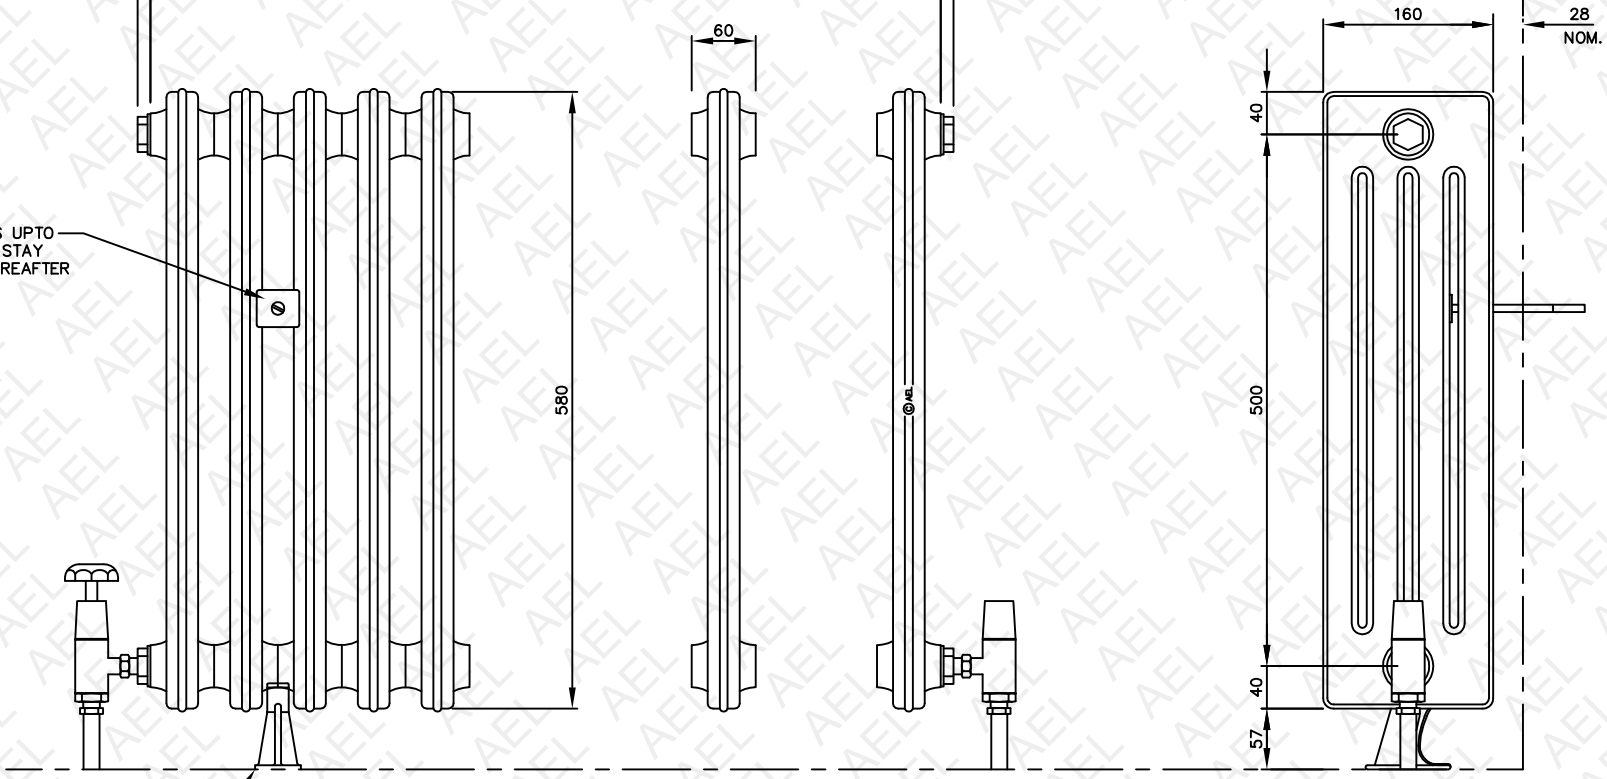

12 BUSH      LENGTH TO SUIT      No. OF SECTIONS TO SUIT      12 BUSH

2 No. RETAINING STAYS UP TO 10 SECTIONS. 1 EXTRA STAY EVERY 5 SECTIONS THEREAFTER

MINIMUM 2 No. FLOOR SUPPORTS UP TO 10 SECTIONS. 1 EXTRA FLOOR SUPPORT EVERY 5 SECTIONSTHEREAFTER

AEL HEATING SOLUTIONS  
 VISCOUNT  
 CAST IRON RADIATOR  
 K160 / 58