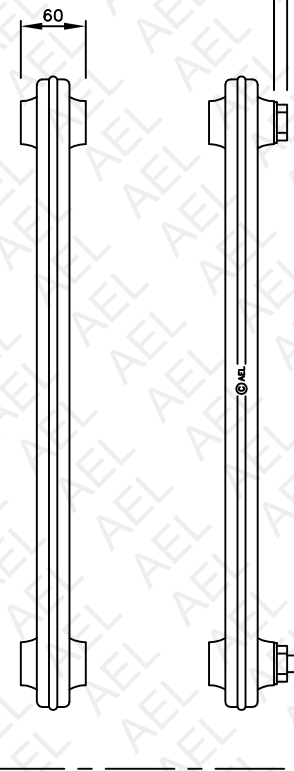

12 BUSH      LENGTH TO SUIT      No. OF SECTIONS TO SUIT      12 BUSH

2 No. RETAINING STAYS UP TO 10 SECTIONS. 1 EXTRA STAY EVERY 5 SECTIONS THEREAFTER

MINIMUM 2 No. FLOOR SUPPORTS UP TO 10 SECTIONS. 1 EXTRA FLOOR SUPPORT EVERY 5 SECTIONS THEREAFTER

AEL HEATING SOLUTIONS  
 VISCOUNT  
 CAST IRON RADIATOR  
 K110 / 58