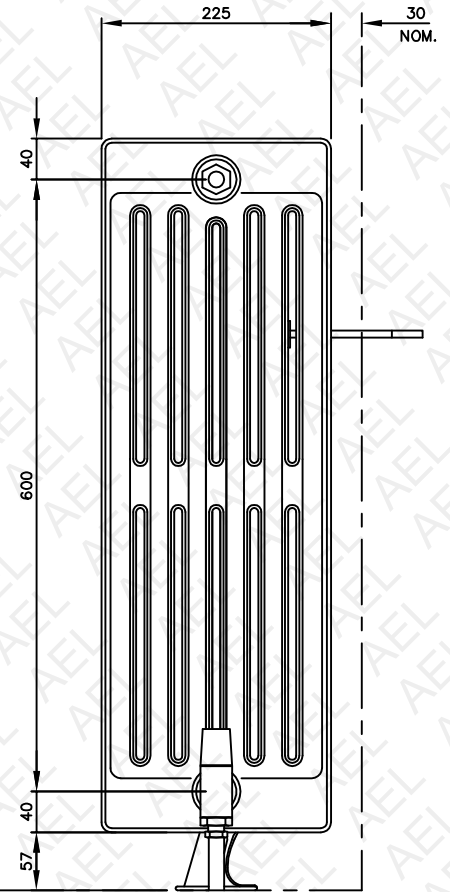

12 BUSH LENGTH TO SUIT No. OF SECTIONS TO SUIT 12 BUSH

2 No. RETAINING STAYS UP TO 10 SECTIONS. 1 EXTRA STAY EVERY 5 SECTIONS THEREAFTER

MINIMUM 2 No. FLOOR SUPPORTS UP TO 10 SECTIONS. 1 EXTRA FLOOR SUPPORT EVERY 5 SECTIONS THEREAFTER

AEL HEATING SOLUTIONS
 VICTORIANA
 CAST IRON RADIATOR
 V6 / 68