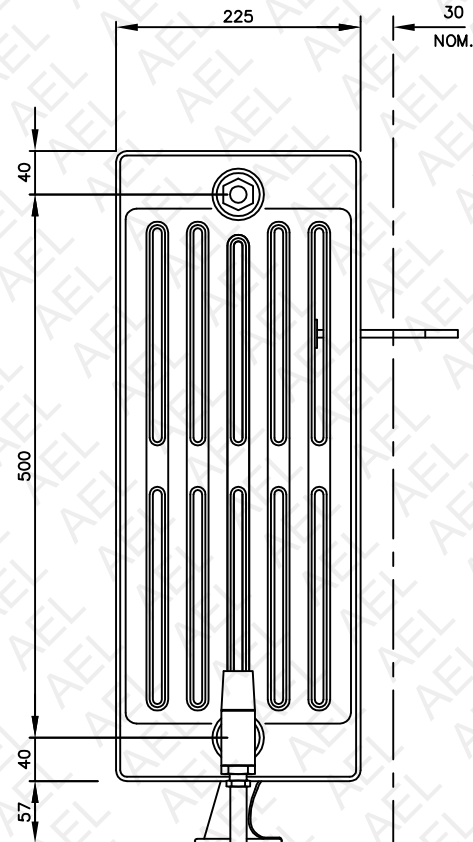

12 BUSH      LENGTH TO SUIT      No. OF SECTIONS TO SUIT      12 BUSH

2 No. RETAINING STAYS UP TO 10 SECTIONS. 1 EXTRA STAY EVERY 5 SECTIONS THEREAFTER

MINIMUM 2 No. FLOOR SUPPORTS UP TO 10 SECTIONS. 1 EXTRA FLOOR SUPPORT EVERY 5 SECTIONS THEREAFTER

AEL HEATING SOLUTIONS  
 VICTORIANA  
 CAST IRON RADIATOR  
 V6 / 58