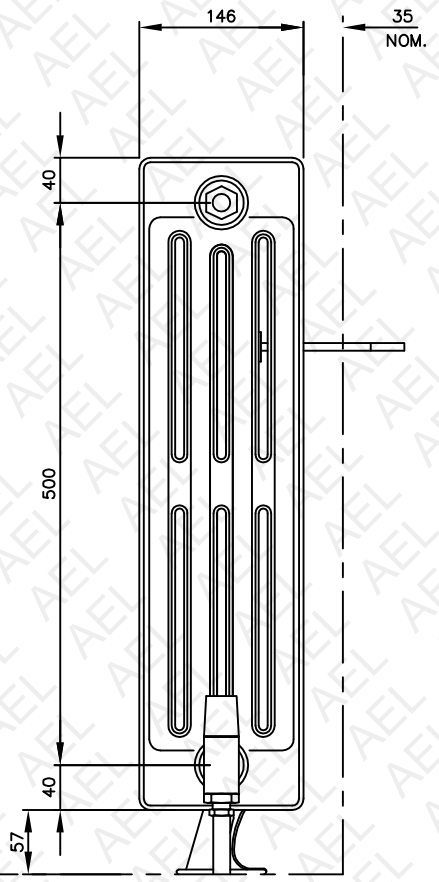

2 No. RETAINING STAYS UP TO 10 SECTIONS. 1 EXTRA STAY EVERY 5 SECTIONS THEREAFTER

MINIMUM 2 No. FLOOR SUPPORTS UP TO 10 SECTIONS. 1 EXTRA FLOOR SUPPORT EVERY 5 SECTIONS THEREAFTER

AEL HEATING SOLUTIONS
 VICTORIANA
 CAST IRON RADIATOR
 V4 / 58