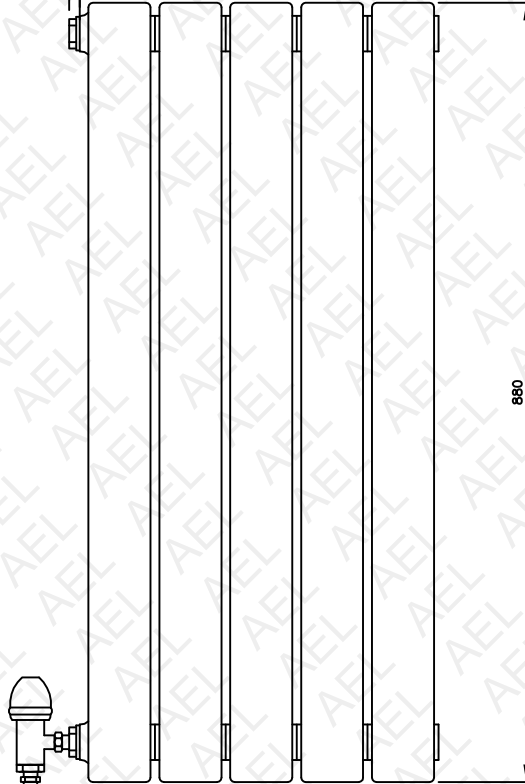

12 BUSH

LENGTH TO SUIT

No. OF SECTIONS TO SUIT

12 BUSH

90

30 WALL MOUNTED

2 No. TOP AND 2 No. BOTTOM BRACKETS
REQUIRED FOR UP TO 14 SECTION RADIATOR.
1 No. TOP AND 1No. BOTTOM BRACKET REQUIRED
EVERY 6 SECTIONS THEREAFTER