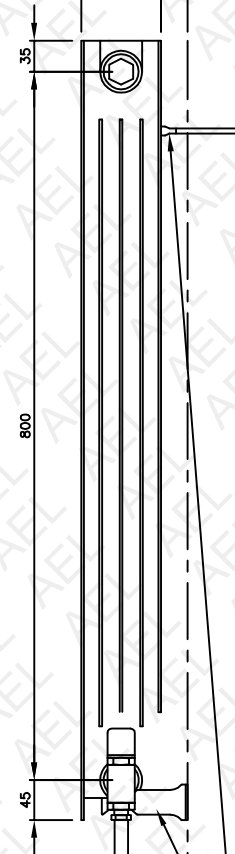

12 BUSH

LENGTH TO SUIT

No. OF SECTIONS TO SUIT

12 BUSH

90

30 WALL MOUNTED

2 No. TOP AND 2 No. BOTTOM BRACKETS
REQUIRED FOR UP TO 14 SECTION RADIATOR.
1 No. TOP AND 1No. BOTTOM BRACKET REQUIRED
EVERY 6 SECTIONS THEREAFTER