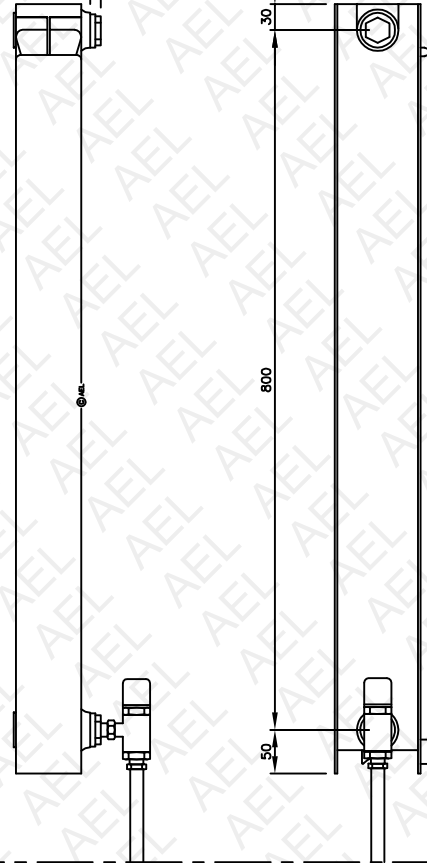

12 BUSH

LENGTH TO SUIT

No. OF SECTIONS TO SUIT

12 BUSH

30 WALL MOUNTED

2 No. TOP AND 2 No. BOTTOM BRACKETS  
REQUIRED FOR UP TO 14 SECTION RADIATOR.  
1 No. TOP AND 1No. BOTTOM BRACKET REQUIRED  
EVERY 6 SECTIONS THEREAFTER